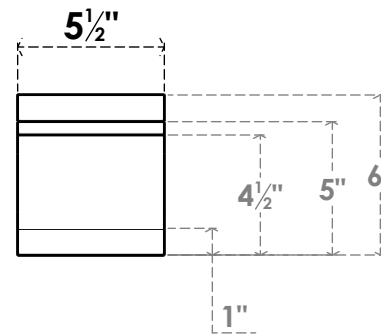

ITEM NUMBER: BRCPC055X06000X06000MRC

5 1/2"W X 6"D X 6"H MERCED ARCHITECTURAL GRADE PVC CLOSED KNEE BRACE

SIDE PROFILE

FRONT PROFILE

ISOMETRIC

EKENA MILLWORK
2300 WEST MAIN ST.
CLARKSVILLE, TX 75426
TOLL FREE: 866-607-0453
WWW.EKENAMILLWORK.COM