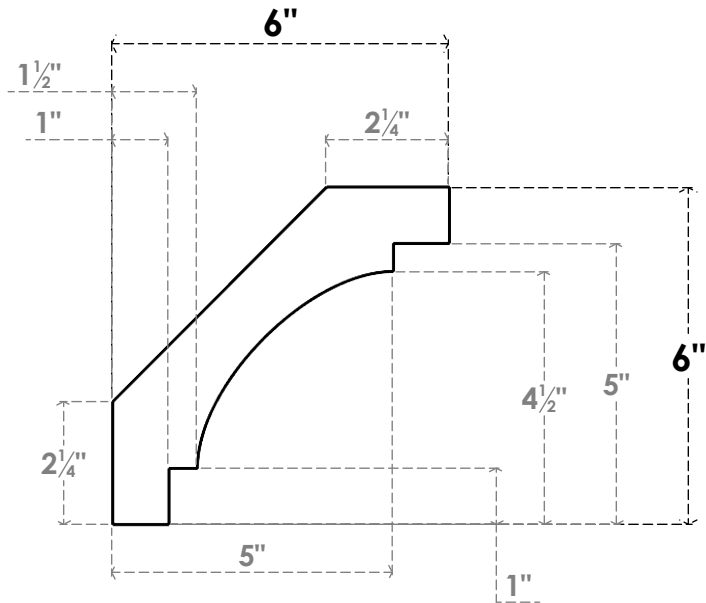

ITEM NUMBER: BRCPC055X06000X06000MRC

5 1/2"W X 6"D X 6"H MERCED ARCHITECTURAL GRADE PVC CLOSED KNEE BRACE

SIDE PROFILE

FRONT PROFILE

ISOMETRIC

EKENA MILLWORK
2300 WEST MAIN ST.
CLARKSVILLE, TX 75426
TOLL FREE: 866-607-0453
WWW.EKENAMILLWORK.COM